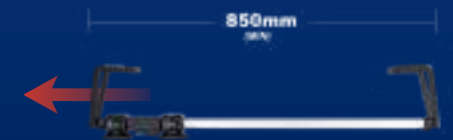

TAKENOW® Underhood Light

MOBILE LIGHTING LEADER

WL7020

SPECIFICATIONS

Flood Light: Super bright SMD LED, 6500K

Brightness/Run Time:

Floodlight Low: 500 lm / 8.5 hrs, Floodlight Medium: 1000 lm / 5.5 hrs

Floodlight High: 2000 lm / 3 hrs

High Quality 3.6V4800mAh Li-Ion Battery, Charging Time:4 hrs, IP20, IK07

Weight (g): 1110.5

Regular (mm): 1170x110x180

Extend (mm): 1900 x110x180

2148AU

3.6V4800mAh

Battery Included

PJ1040

Weight (g): 1250

Regular (mm): 850x110x180

Extend (mm): 2100 x110x180