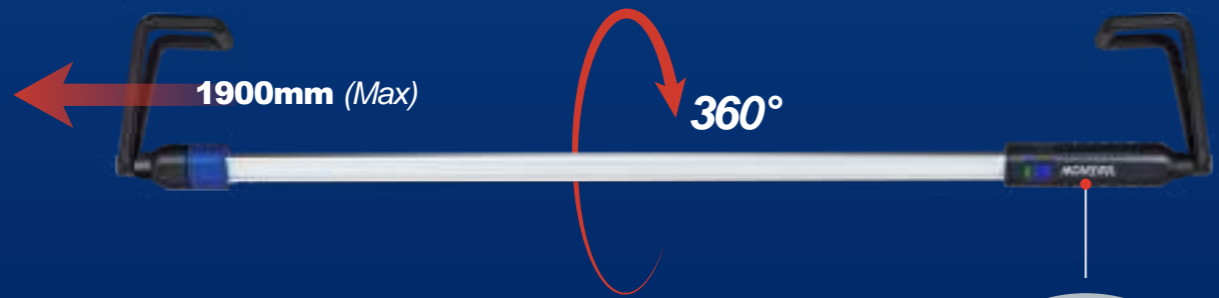

The charging port on the handle

Wall-mounted Charging Station

Tripod and Tripod Adaptor

Underhood Light

TAKENOW[®]

TAKENOW® Underhood Light

MOBILE LIGHTING LEADER

WL7020